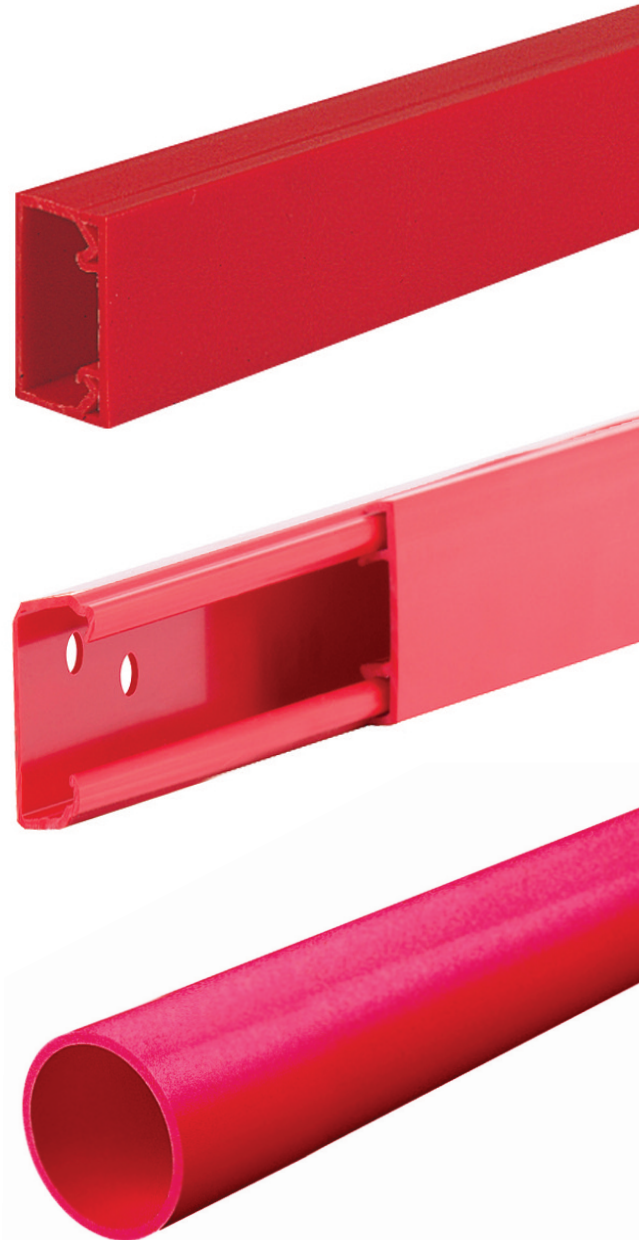

MMT2 Mini Trunking and Fittings

code	description	pack
MMTH2RD	MMT2 25x16mm Punched	30 x 3m
MMT2RD	MMT2 25x16mm	30 x 3m
TC2RD	MMT2 External Coupler	40
TEC2RD	MMT2 End Cap	100
TIB2RD	MMT2 Angle Tee RH	30
TEB2RD	MMT2 External Bend	30
TT2-2RD	MMT2 Equal Tee	30
TFB2RD	MMT2 Flat Bend	30

*Also available in White – change suffix from RD to WH

NEW MMT3 Trunking and Fittings

code	description	pack
MMT3RD	38 x 16mm	15 x 3m
TC3RD	External Coupler MMT3	25
TEC3RD	End Cap MMT3	50
TIB3RD	Internal Bend MMT3	25
TEB3RD	External Bend MMT3	25
TT3-3RD	Equal Tee MMT3	25
TFB3RD	Flat Bend MMT3	25
MSSB116RD	Accessory Box 1 Gang 32mm	25

*Also available in White – change suffix from RD to WH

NEW CR6 Conduit and Fittings

code	description	pack
CR6RD	Heavy Gauge 20mm	30 x 3m
MC2RD	Straight Coupler 20mm	100
MSB2RD	Spacer Bar Saddle 20mm	100
MCGP2RD	Cable Gland Plain Body 20mm	25
MCGP2ARD	Cable Gland Plain Body 20mm	25
2MRB2RD	Terminal Box 20mm	20
2MRB3RD	Through Box 20mm	20
2MRB4RD	Angle Box 20mm	20
2MRB13RD	2 Way Box 20mm	20
MSSB10KRD	Accessory Box 1 Gang 32mm	20
MAB2RD	Adaptor Female Thread 20mm	100
MA7RD	Adaptor Male Thread 20mm	100
MCL1RD	Circular Lid 65mm diameter	100

*Also available in White – change suffix from RD to WH